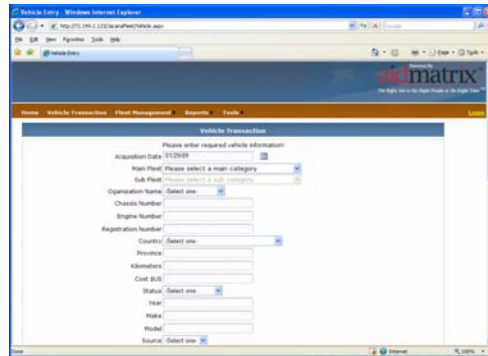

PARTNERSHIP

Joining the Aidmatrix Network means you have a wealth of resources at your disposal. A community of relief agencies, governments and corporate partners offers collective knowledge of best practices and practical solutions — meaning you are never in it alone.

TECHNICAL SUPPORT

Whether it be a training question or help with activating during a disaster — we are here to help. Our mission is to empower your team to maximize the disaster relief available to those in need.

TURN-KEY SOLUTIONS

We offer this service as a hosted application, so there is no hardware to maintain and no IT staff to hire.

For more information on any of our products or services please visit us on the Web at: www.aidmatrix.org

Left: Vehicle Transaction Screen; Right: Vehicle Inventory Report

Technical Architecture

Core Modules — Built on Microsoft Visual Basic® .NET and SQL Server® database technology

Delivery Method — Software-as-a- Service (SaaS) mode

Accessible from Any Web Browser — End users need only an Internet connection and a web-browser to begin using the system; nothing to install or set up; enables you to easily share reports with others

SERVICES INCLUDED

- Technical Support
- Setup
- Maintenance
- Application Support
- Hardware Support
- O/S Support
- Data Backup
- System Monitoring
- Security Monitoring
- 24x7 Uptime